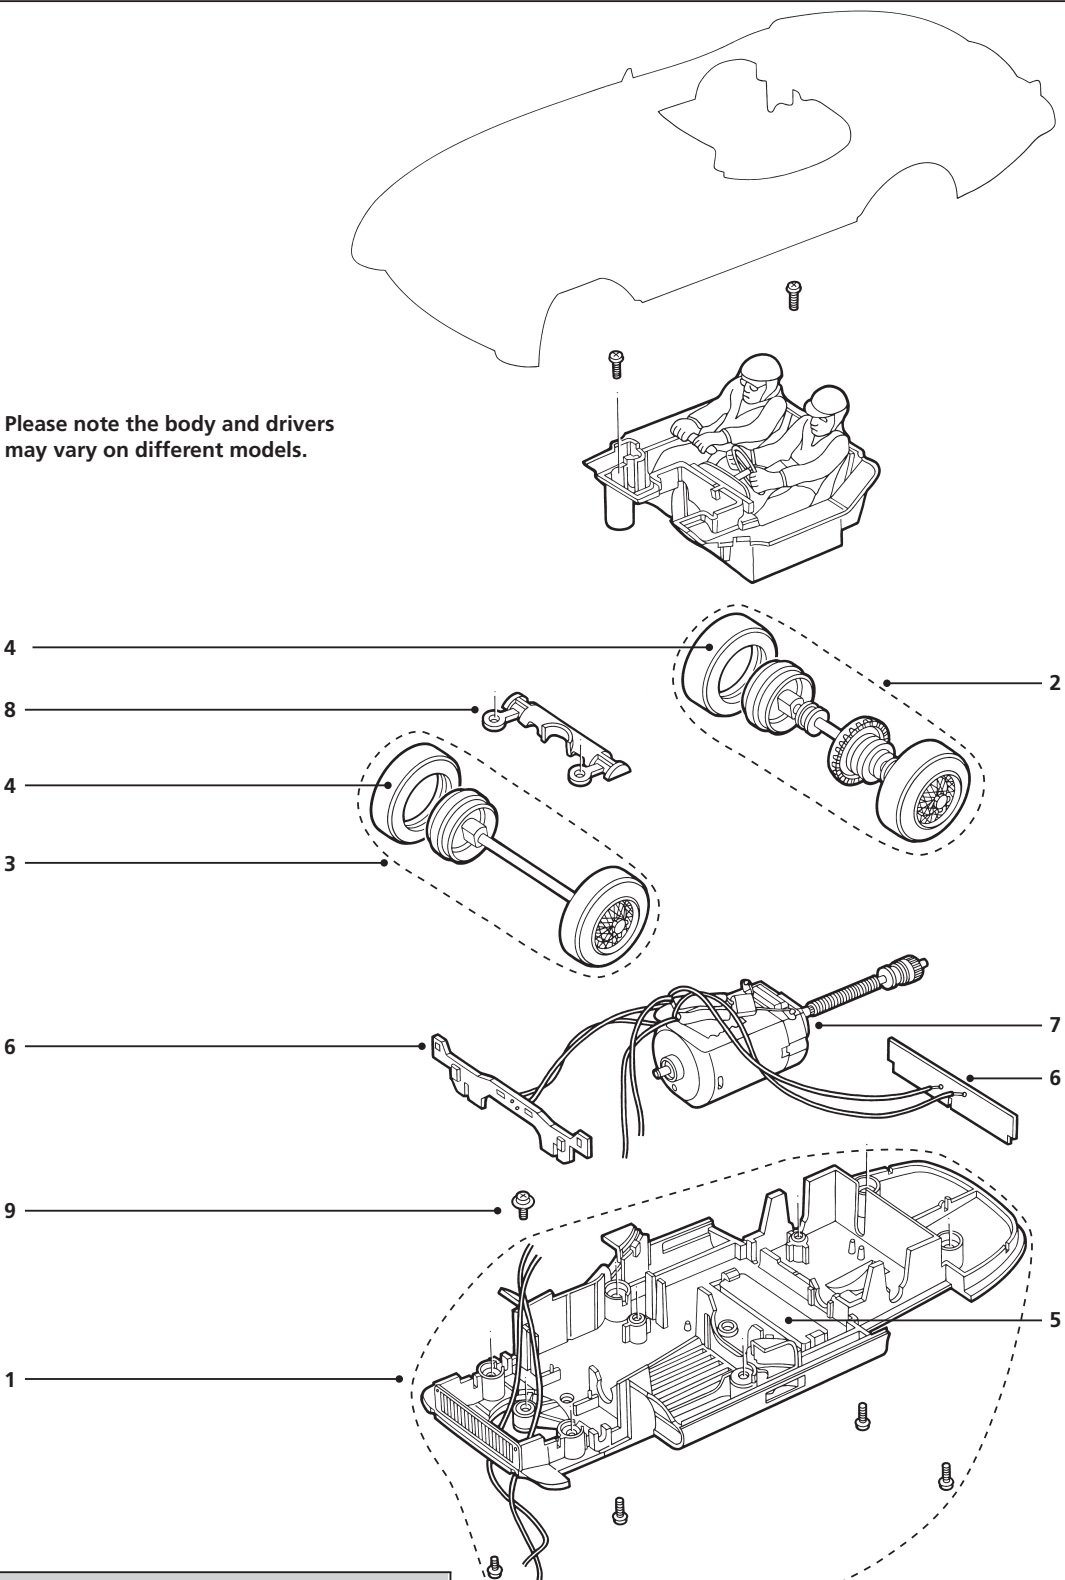

Please note the body and drivers may vary on different models.

LIST OF SPARES

Item No	Description	Pack	C2814	C2828W	C2845	C2914	C3024
1	Underpan	1	W9552	W9552	W9552	W9552	W9552
2	Rear Wheel Assembly	1	W9553	W9553	W9553	W9553	W9553
3	Front Wheel Assembly	1	W9554	W9554	W9554	W9554	W9554
4	Tyres	4	W9555	W9555	W9555	W9555	W9555
5	Magnets	pack	W8475	W8475	W8475	W8475	W8475
6	PCB Lights	pair	W9556	W9556	W9556	W9556	W9556
7	Motor	1	W9558	W9558	W9558	W9558	W9558
8	Front Wheel Retainer	1	W9557	W9557	W9557	W9557	W9557
9	Guide Blade+Screw+Braid Plates	1+1+4	C8329	C8329	C8329	C8329	C8329